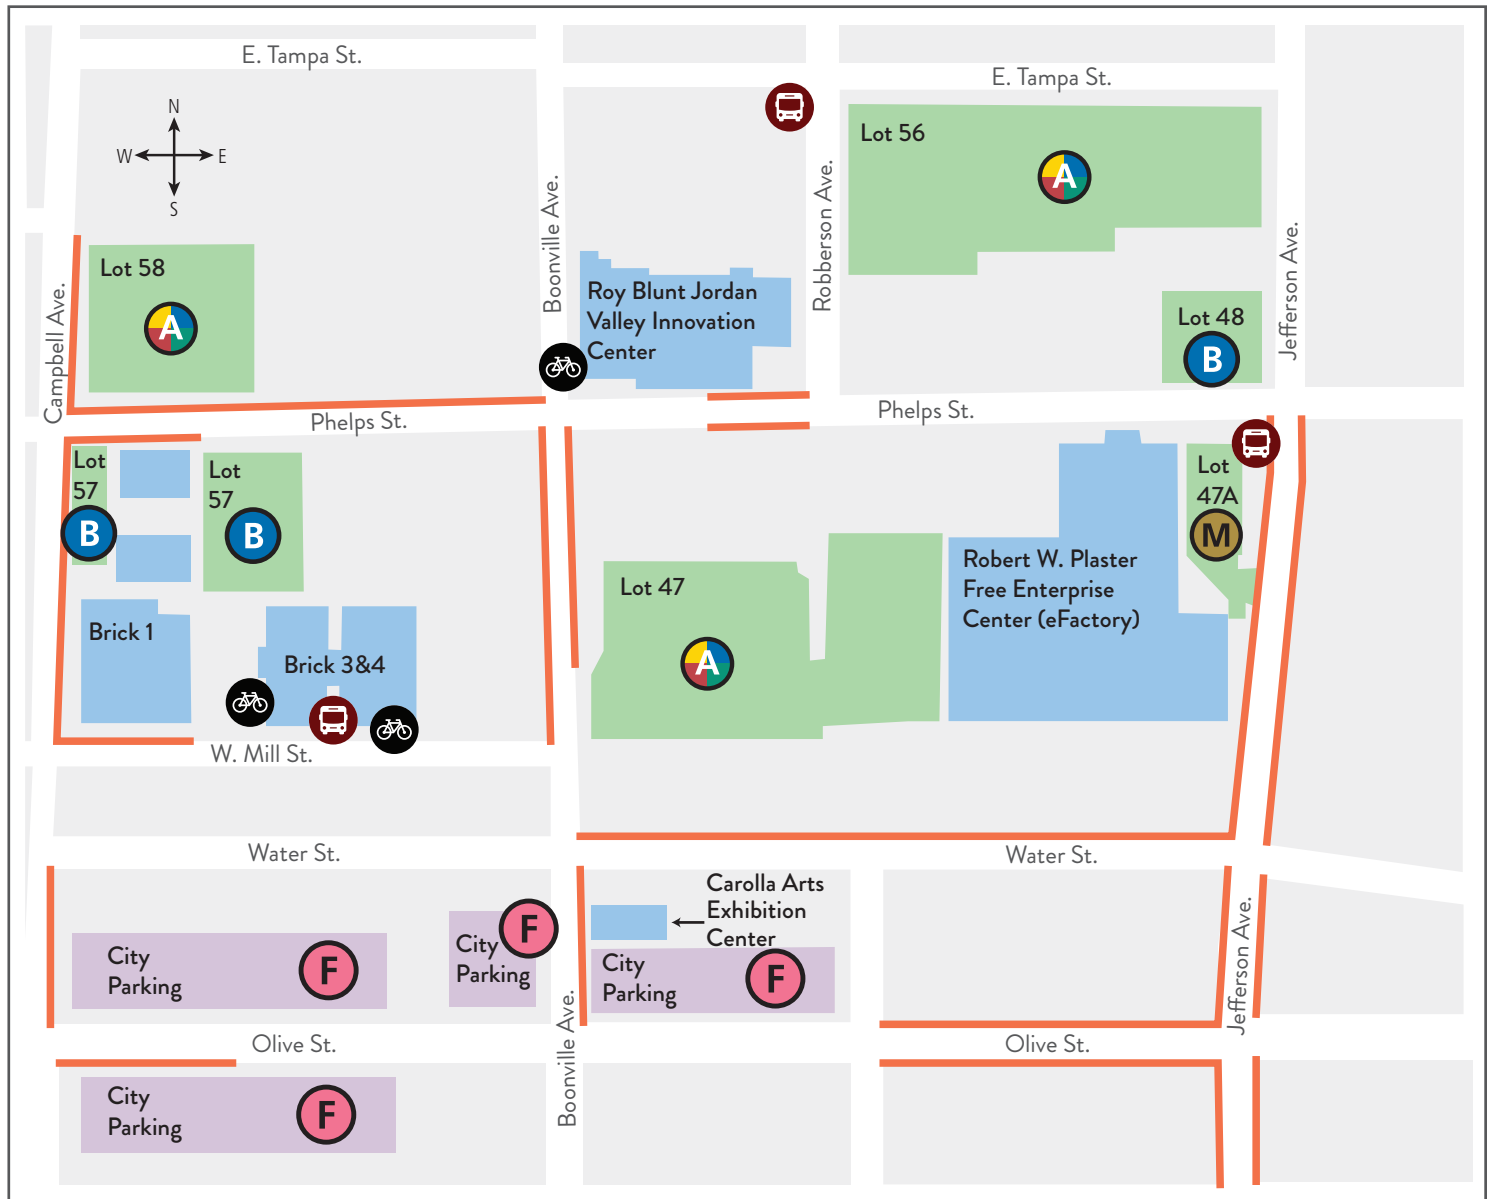

Downtown Campus Parking Map

-  Any Valid MSU Parking Pass
-  Blue (Faculty) Parking Pass
-  No Pass Required
-  Metered Parking
-  Bearline Stop
-  Bike Racks
-  Free Street Parking

Scan for more information

<https://www.missouristate.edu/Visitors/parking.htm>